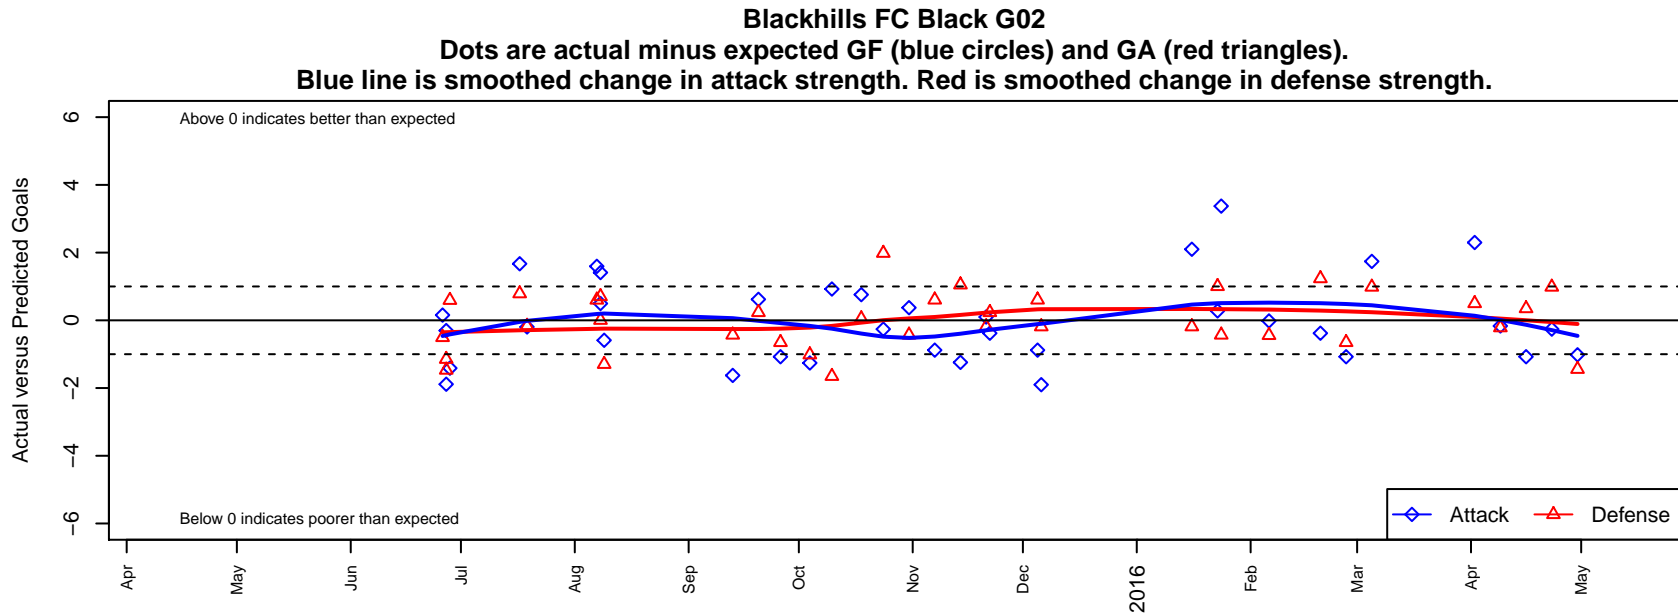

Blackhills FC Black G02

Blackhills FC
 Olympia, WA
 G02 total strength=1185
 attack=4.57 defense=3.16
 fall league = RCL G02 Div 2
 spr league = Win RCL G02 Div 2

alt names used:
 74 Blackhills FC G 02 Black A
 Blackhills FC G 02 Black A
 BLACKHILLS FC G 02 BLACK A (WA)
 Blackhills FC G02 Black A
 Blackhills FC G 02 Black A
 Blackhills FC G 02 Black A

**attack and defense variance (black dot)
relative to other teams
and top 10 in region**

**attack and defense rating
relative to others at age
and all opponents in last 13 months**

Performance relative to 13 month average