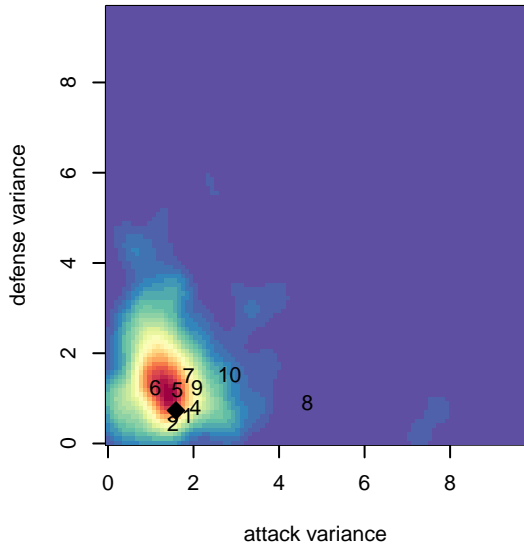

Blackhills FC Black G02

Blackhills FC
 Olympia, WA
 G02 total strength=1185
 attack=4.57 defense=3.16
 fall league = RCL G02 Div 2
 spr league = Win RCL G02 Div 2

alt names used:
 74 Blackhills FC G 02 Black A
 Blackhills FC G 02 Black A
 BLACKHILLS FC G 02 BLACK A (WA)
 Blackhills FC G02 Black A
 Blackhills FC G 02 Black A
 Blackhills FC G 02 Black A

**attack and defense variance (black dot)
relative to other teams
and top 10 in region**

**attack and defense rating
relative to others at age
and all opponents in last 13 months**

Performance relative to 13 month average