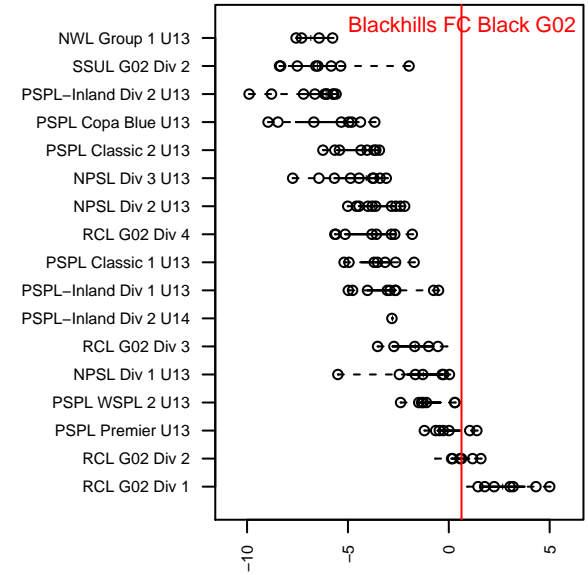

Blackhills FC Black G02

Blackhills FC
 Olympia, WA
 G02 total strength=1185
 attack=4.57 defense=3.16
 fall league = RCL G02 Div 2
 spr league = Win RCL G02 Div 2

alt names used:
 74 Blackhills FC G 02 Black A
 Blackhills FC G 02 Black A
 BLACKHILLS FC G 02 BLACK A (WA)
 Blackhills FC G02 Black A
 Blackhills FC G 02 Black A
 Blackhills FC G 02 Black A

**attack and defense variance (black dot)
relative to other teams
and top 10 in region**

**attack and defense rating
relative to others at age
and all opponents in last 13 months**

Performance relative to 13 month average